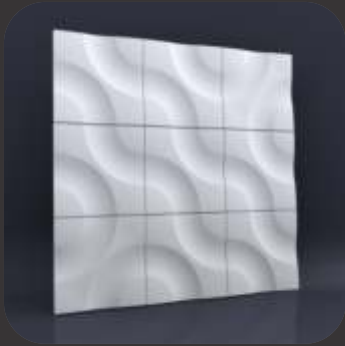

DESIGN NAME

Transform
your walls to
WOW!