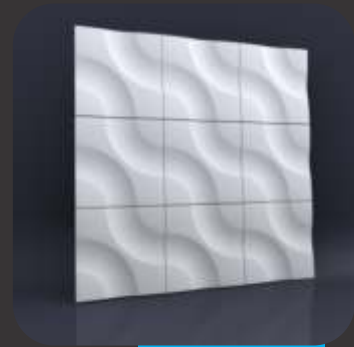

DESIGN NAME

Transform
your walls to
WOW!