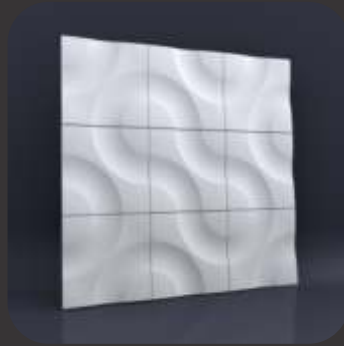

DESIGN NAME

Transform
your walls to
WOW!